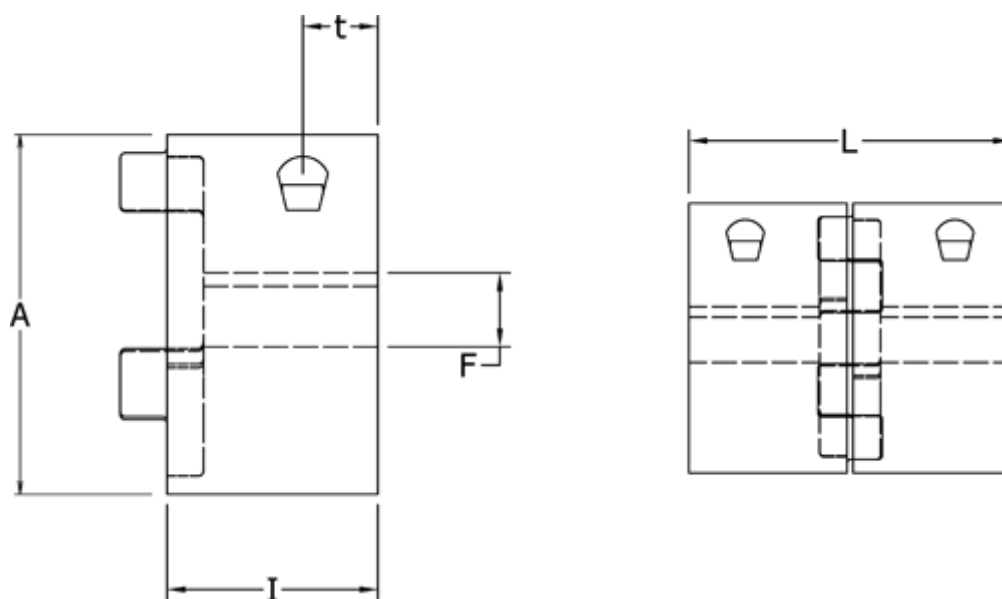

# Data Sheet

Article number: 3335024M018

Description: Clamping Hub Klonex ES 24/28  
ALU Aluminium, Bore 18H7 mm

## Measures

A = 55  
F = 18  
I = 30  
L = 78  
t = 12.0